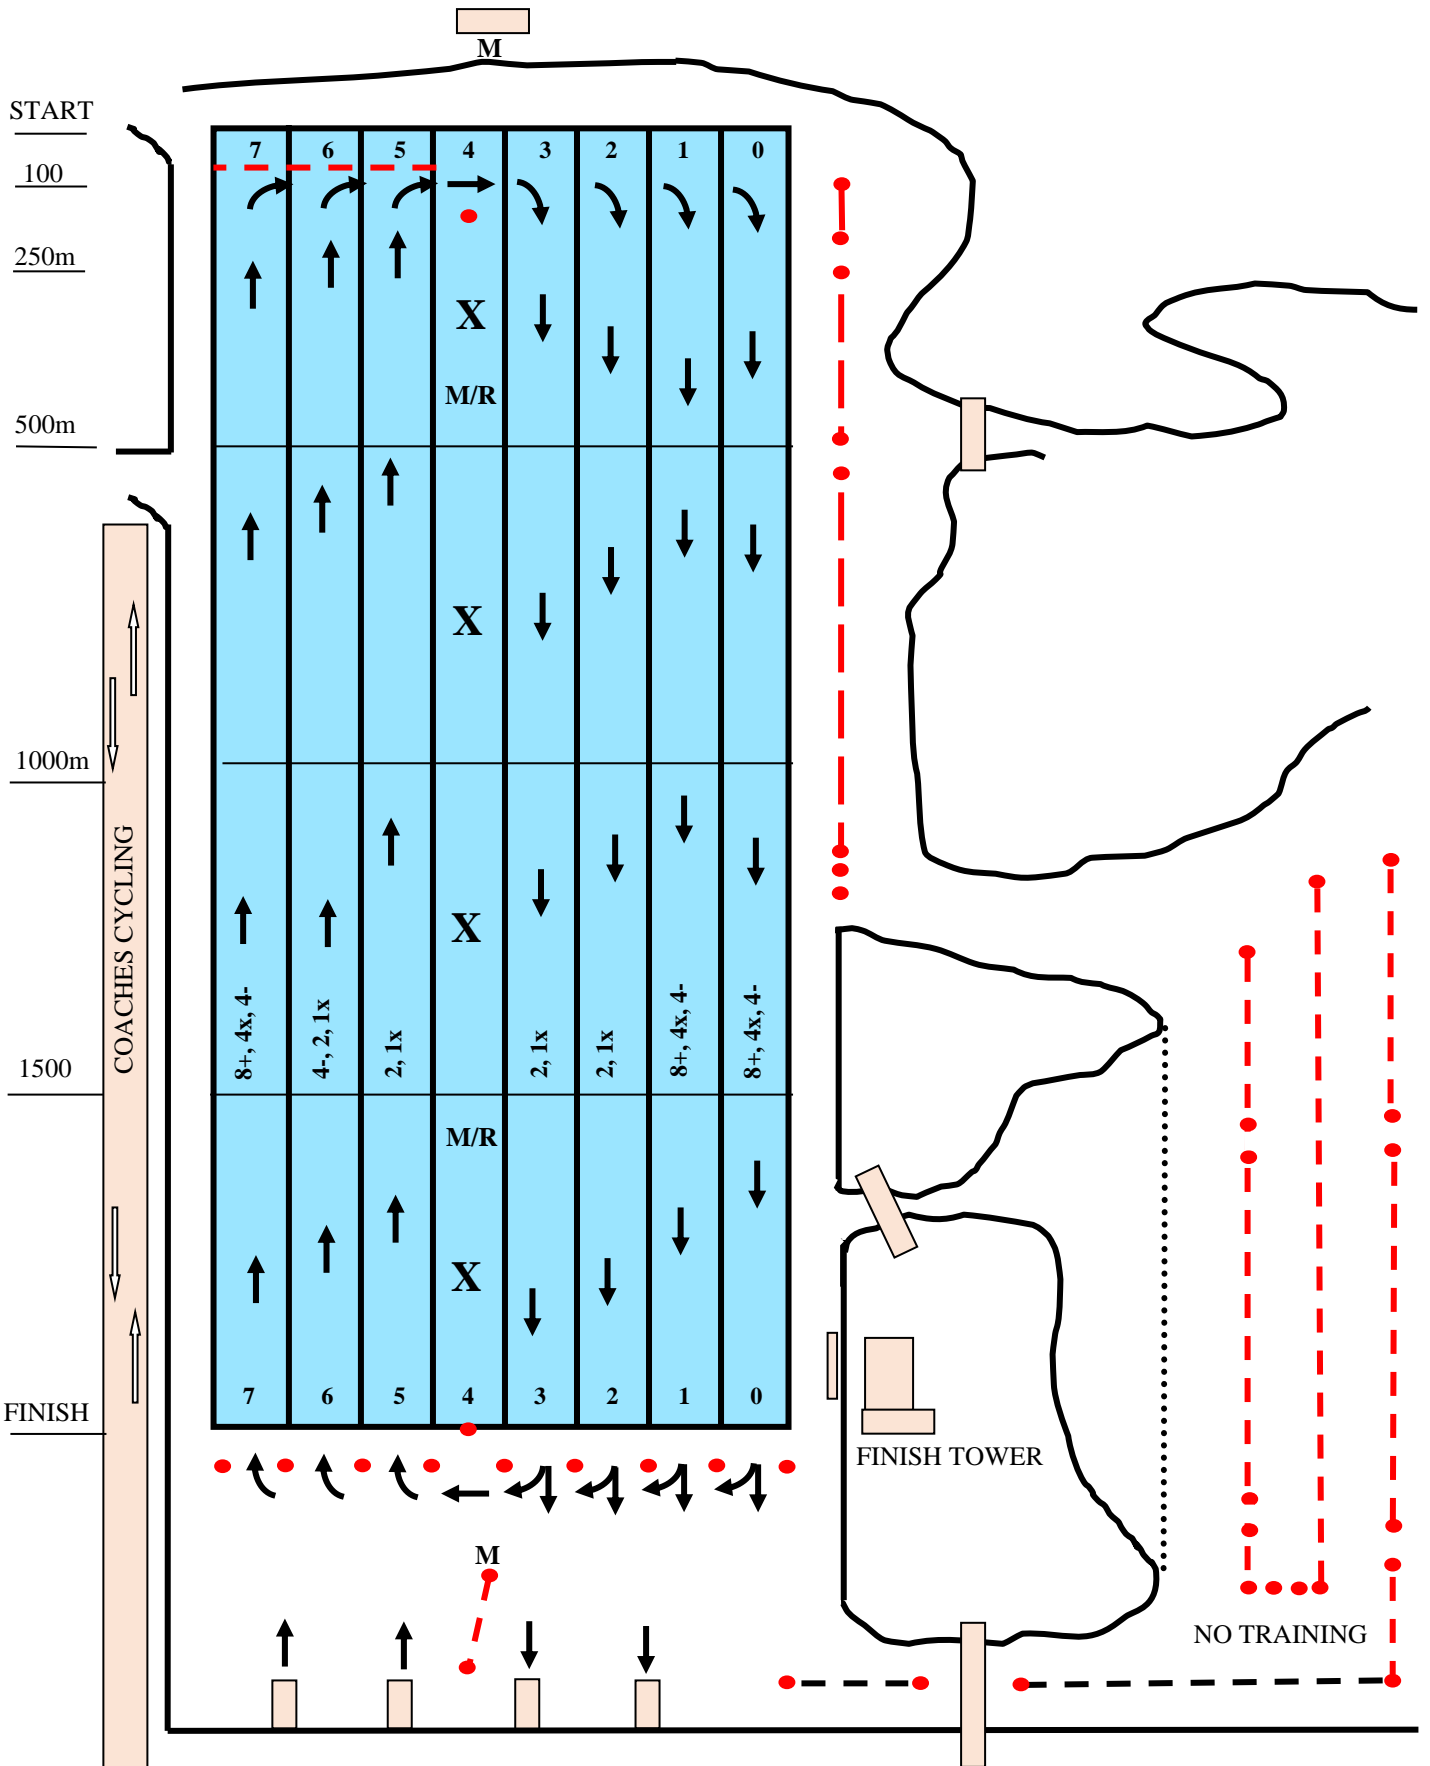

TRAFFIC RULES - TRAINING

- R: Rescue Boat
- M/R: Rescue/Marshal Boat
- M: Marshal Boat
- M/NTO: Marshal/National Technical Official