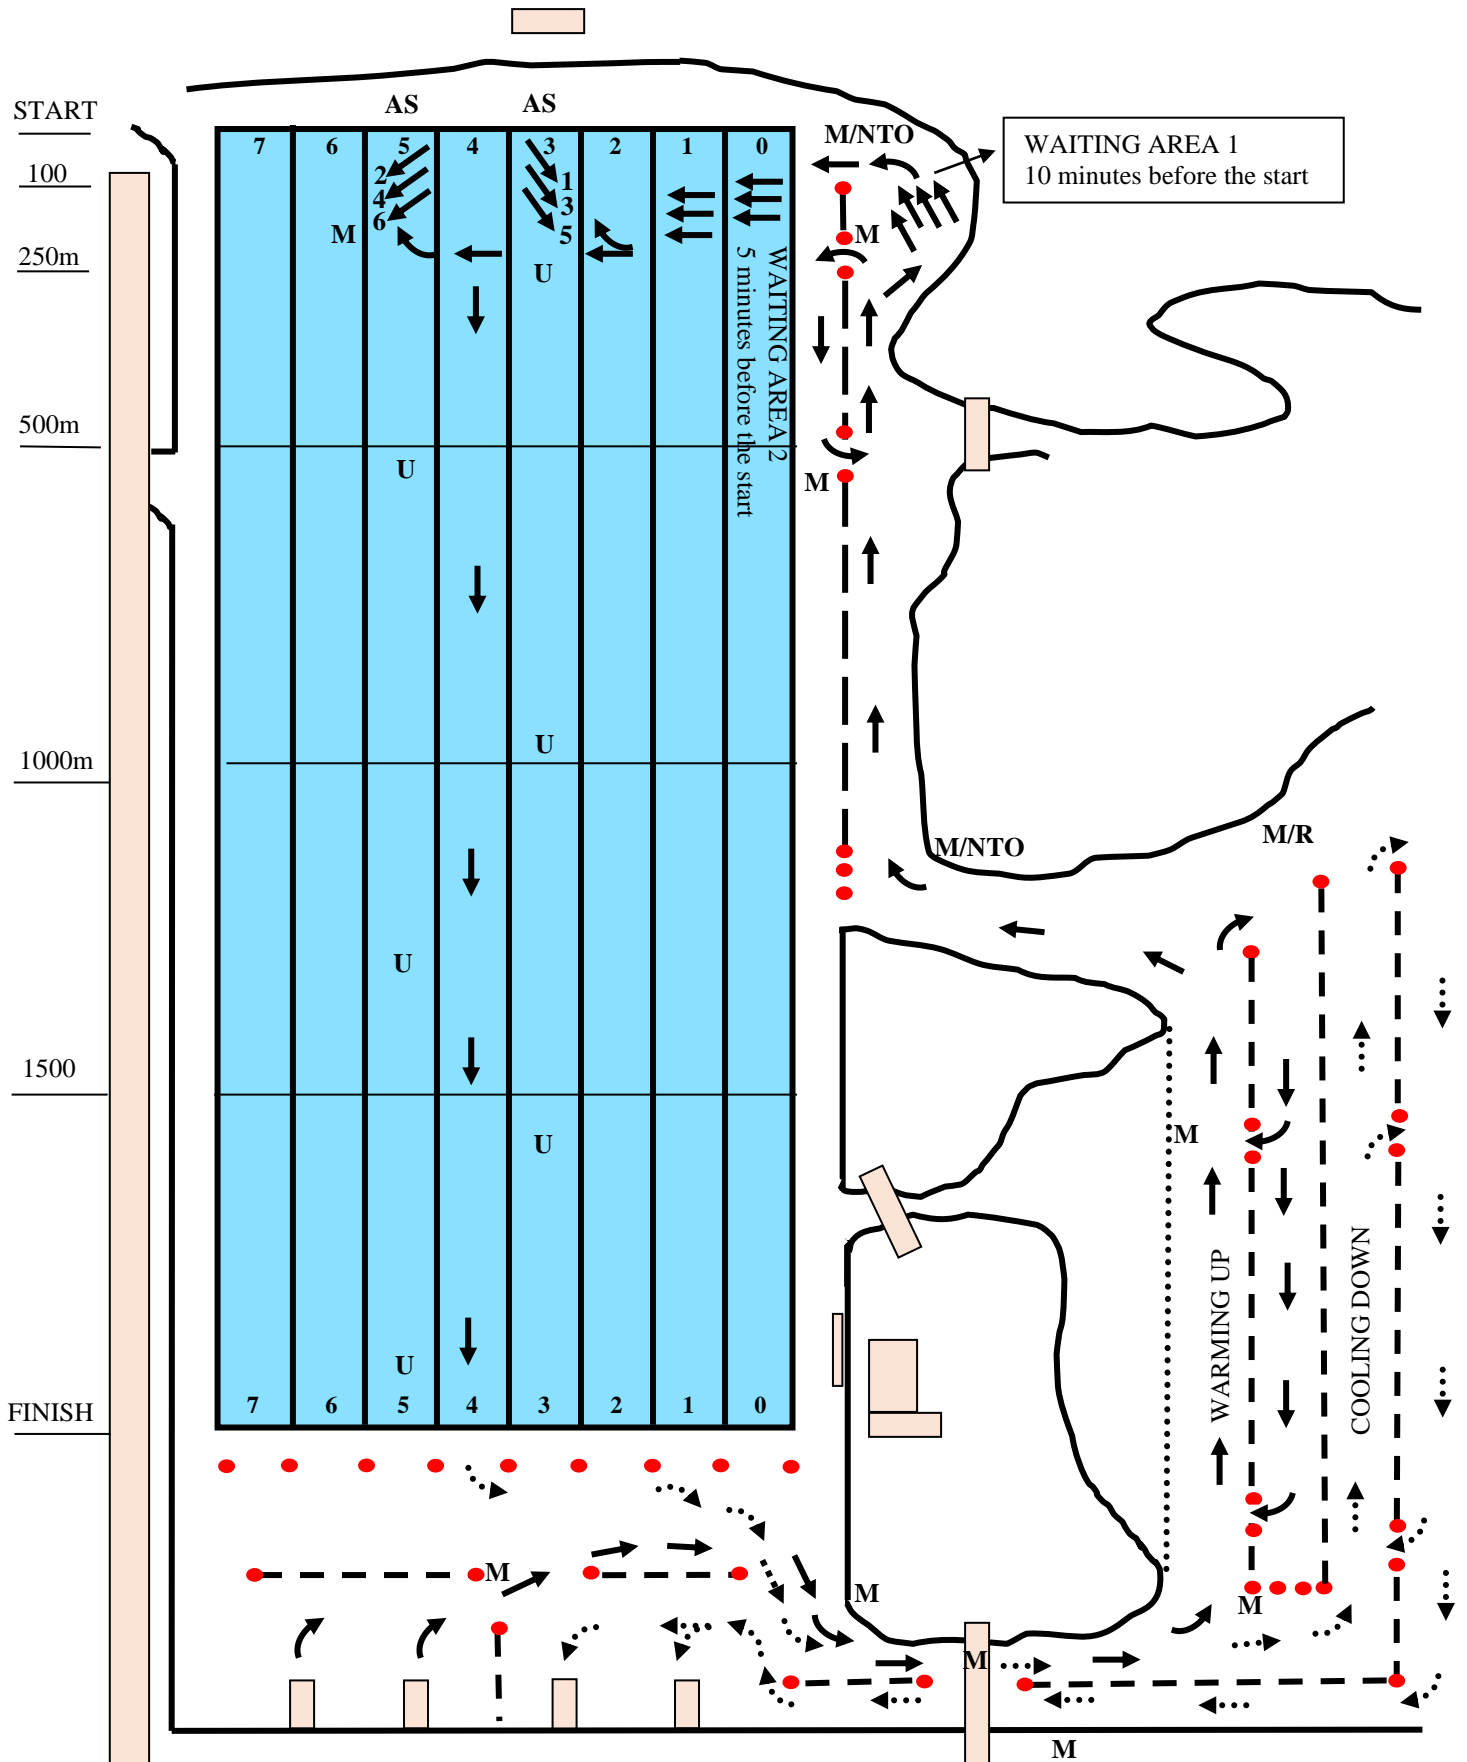

# TRAFFIC RULES – RACING – TIME TRIALS FORMAT

- R: Rescue Boat
- M/R: Rescue/Marshal Boat
- M: Marshal Boat
- M/NTO: Marshal/National Technical Official
- U: Umpire
- AS: Assistant Starter