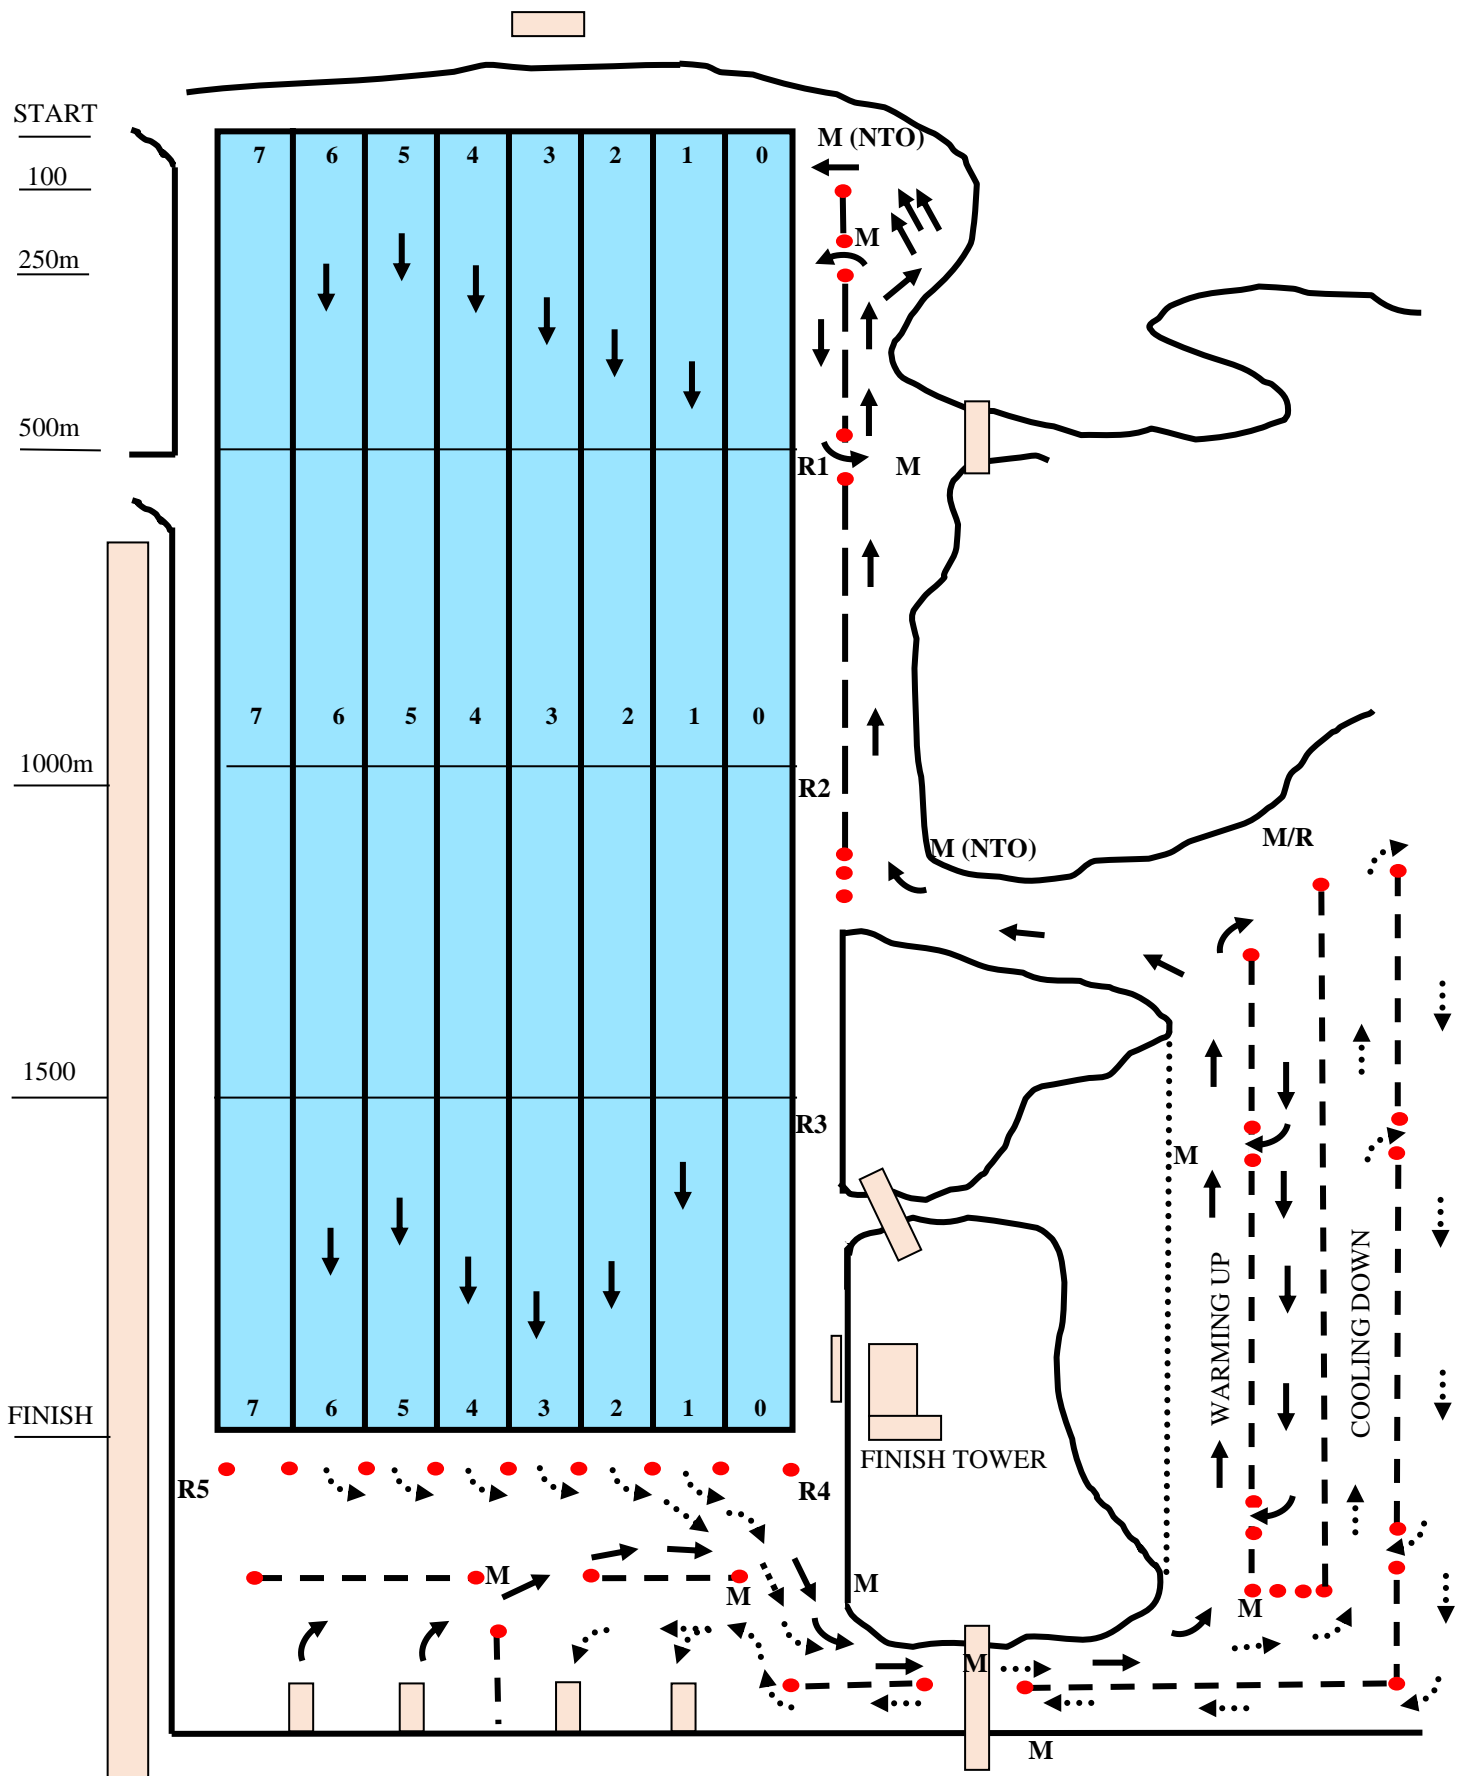

# TRAFFIC RULES - RACING

R: Rescue Boat  
M/R: Rescue/Marshal Boat  
M: Marshal  
M/NTO: Marshal/National Technical Official